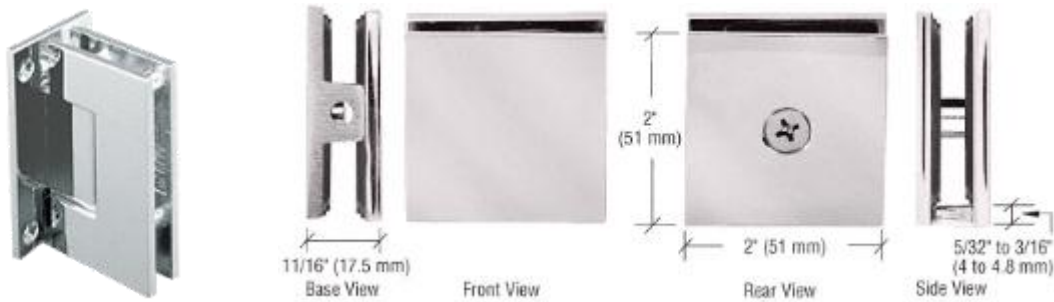

CB SHOWERS Inc.

STANDARD HARDWARE - View More Styles at: www.crlaurence.com

PINNACLE SERIES HARDWARE

GENEVA SERIES HARDWARE

CRL STANDARD HANDLES

6'' or 8'' C-Pull

6'' or 8'' Ladderpull

6'' or 8'' Mitered Square

6'' or 8'' Square

6'' Sculpted Handle

6'' or 8'' Victorian

Traditional Knob

Round Knob