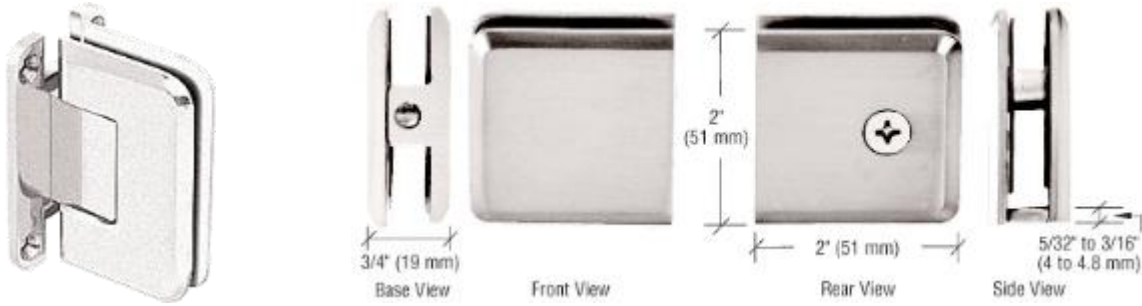

CB SHOWERS Inc.

STANDARD HARDWARE - View More Styles at: www.crlaurence.com

PINNACLE SERIES HARDWARE

GENEVA SERIES HARDWARE

CRL STANDARD HANDLES

6'' or 8'' C-Pull

6'' or 8'' Ladderpull

6'' or 8'' Mitered Square

6'' or 8'' Square

6'' Sculpted Handle

6'' or 8'' Victorian

Traditional Knob

Round Knob